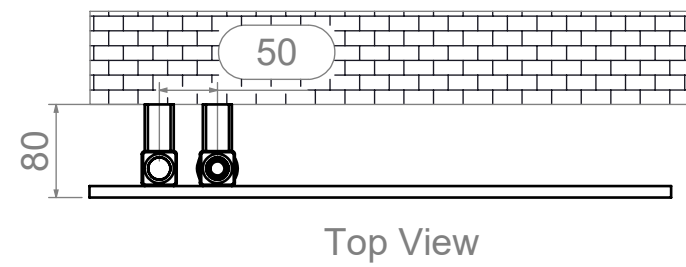

Stile 508-5 CCK-HE150

REVISIONS				
ZONE	REV.	DESCRIPTION	DATE	APPROVED
	00	AÇIKLAMA	01.01.2011	ONAYLAYAN
	01	kollektör 40x30mm'den kollektör 30x30mm oldu	2.03.2021	S.KOMAN

Installation Accessories:

Plumbing Position:

Vertical mount
 All Dimensions are in mm
 Max.Working Pressure: 10 Bar
 Max.Working Temperature: 95° C
 Inlet / Outlet : 1/2" BSP
 Fuel : E/H/D