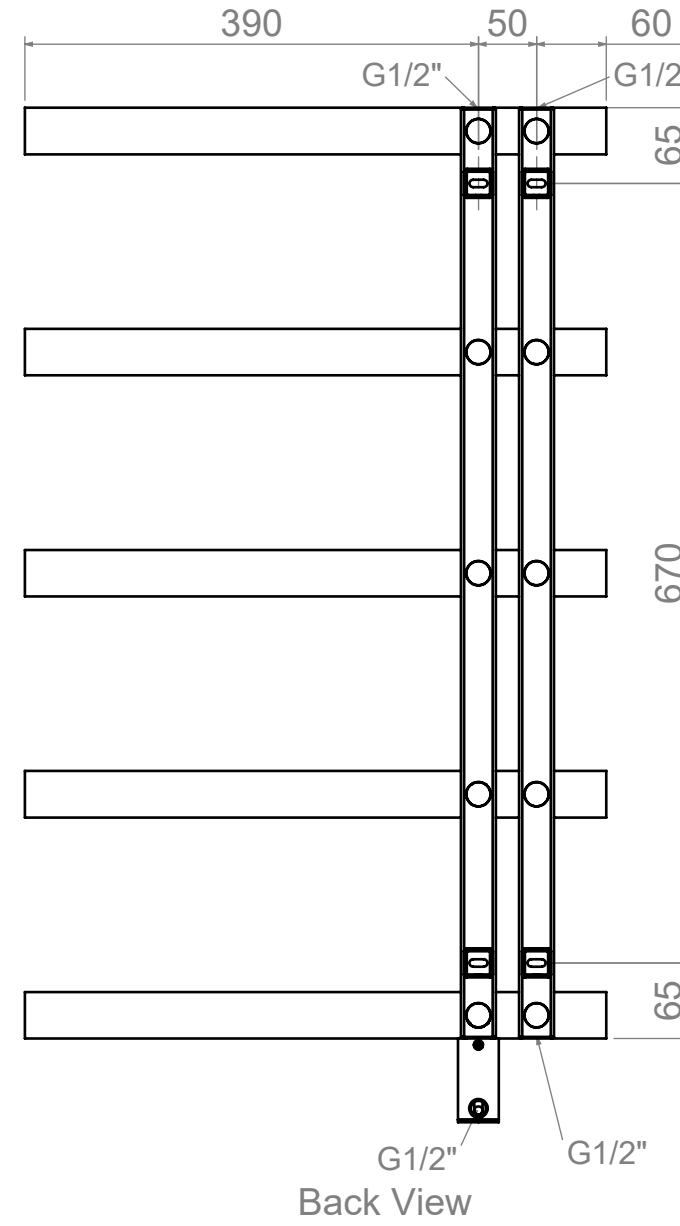

Stile 508-5 CCK-HE150

REVISIONS				
ZONE	REV.	DESCRIPTION	DATE	APPROVED
	00	AÇIKLAMA	01.01.2011	ONAYLAYAN
	01	kollektör 40x30mm'den kollektör 30x30mm oldu	2.03.2021	S.KOMAN

Installation Accessories:

Plumbing Position:

Vertical mount
 All Dimensions are in mm
 Max.Working Pressure: 10 Bar
 Max.Working Temperature: 95° C
 Inlet / Outlet : 1/2" BSP
 Fuel : E/H/D