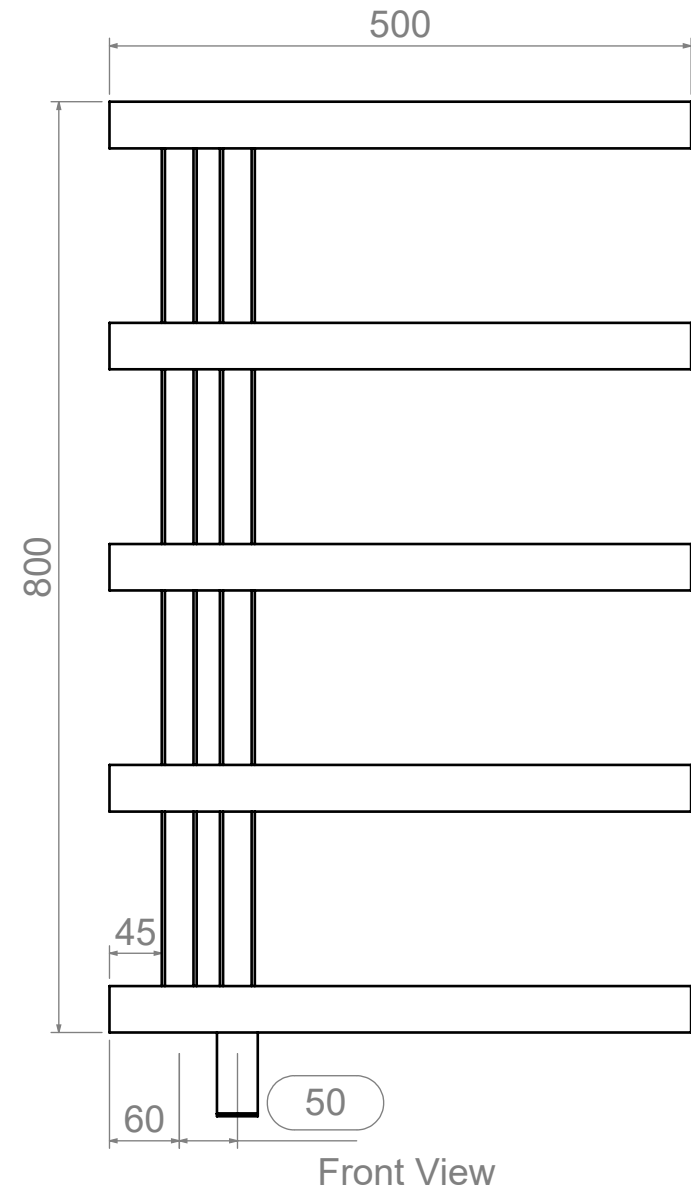

Stile 508-5 CCK-HE150

REVISIONS				
ZONE	REV.	DESCRIPTION	DATE	APPROVED
	00	AÇIKLAMA	01.01.2011	ONAYLAYAN
	01	kollektör 40x30mm'den kollektör 30x30mm oldu	2.03.2021	S.KOMAN

Installation Accessories:

Plumbing Position:

Vertical mount
 All Dimensions are in mm
 Max.Working Pressure: 10 Bar
 Max.Working Temperature: 95° C
 Inlet / Outlet : 1/2" BSP
 Fuel : E/H/D