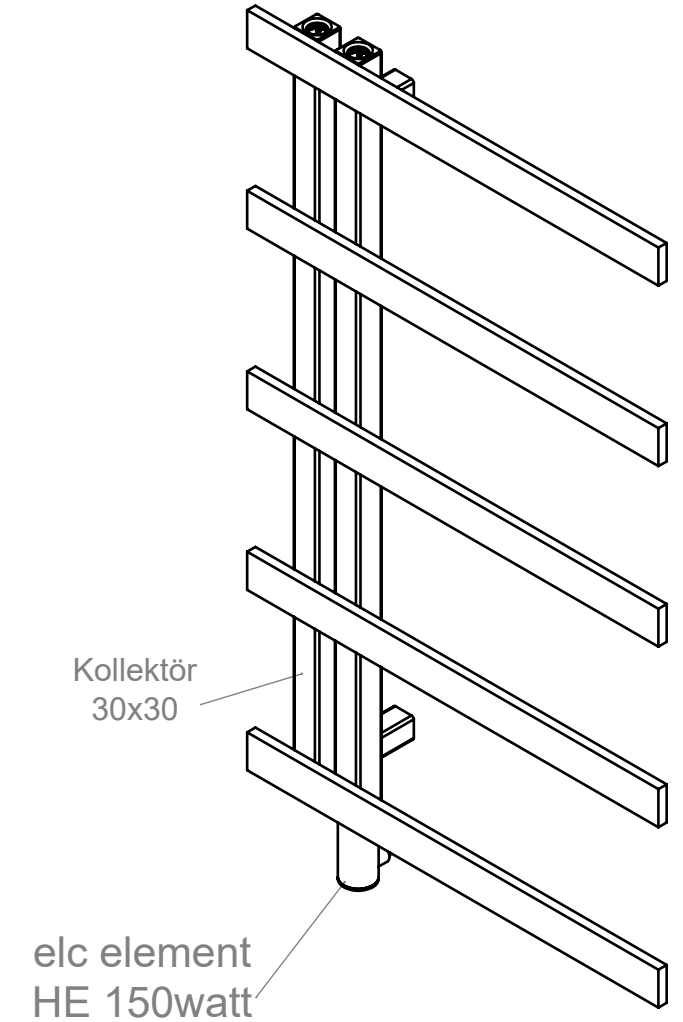

Stile 508-5 CCK-HE150

REVISIONS				
ZONE	REV.	DESCRIPTION	DATE	APPROVED
	00	AÇIKLAMA	01.01.2011	ONAYLAYAN
	01	kollektör 40x30mm'den kollektör 30x30mm oldu	2.03.2021	S.KOMAN

Installation Accessories:

Plumbing Position:

Vertical mount
 All Dimensions are in mm
 Max.Working Pressure: 10 Bar
 Max.Working Temperature: 95° C
 Inlet / Outlet : 1/2" BSP
 Fuel : E/H/D