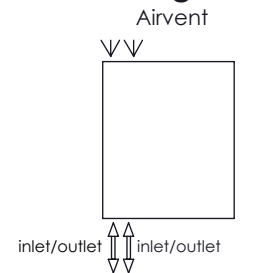

Stile 508-5 CCK-HE150

REVISIONS				
ZONE	REV.	DESCRIPTION	DATE	APPROVED
	00	AÇIKLAMA	01.01.2011	ONAYLAYAN
	01	kollektör 40x30mm'den kollektör 30x30mm oldu	2.03.2021	S.KOMAN

Installation Accessories:

Plumbing Position:

Vertical mount
 All Dimensions are in mm
 Max.Working Pressure: 10 Bar
 Max.Working Temperature: 95° C
 Inlet / Outlet : 1/2" BSP
 Fuel : E/H/D