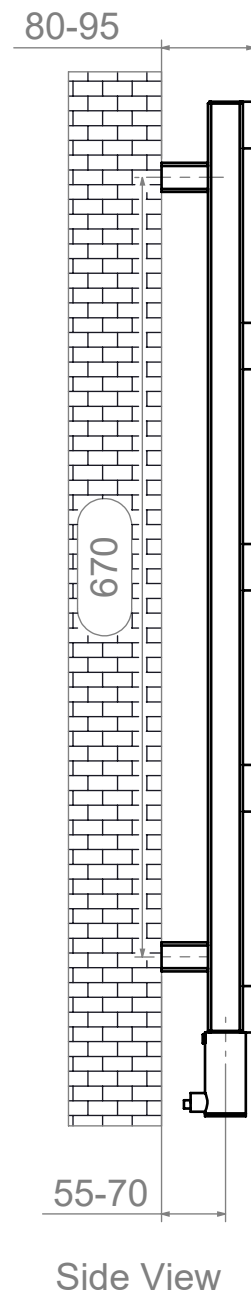

Stile 508-5 CCK-HE150

REVISIONS				
ZONE	REV.	DESCRIPTION	DATE	APPROVED
	00	AÇIKLAMA	01.01.2011	ONAYLAYAN
	01	kollektör 40x30mm'den kollektör 30x30mm oldu	2.03.2021	S.KOMAN

Installation Accessories:

Plumbing Position:

Vertical mount
 All Dimensions are in mm
 Max.Working Pressure: 10 Bar
 Max.Working Temperature: 95° C
 Inlet / Outlet : 1/2" BSP
 Fuel : E/H/D